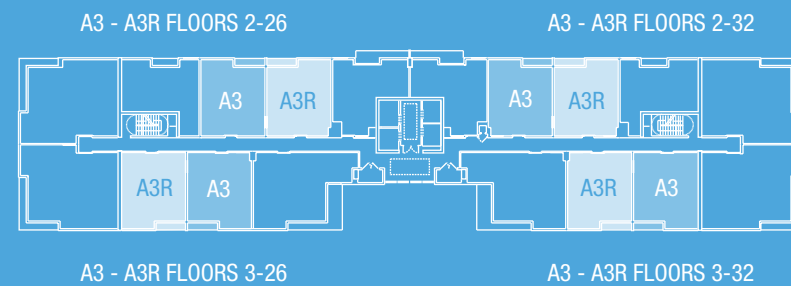

UNIT A3

1 BEDROOM / 1 BATH
 UNDER A/C 678 SQ. FT.
 TERRACE 31 SQ. FT.
TOTAL 709 SQ. FT.

A3